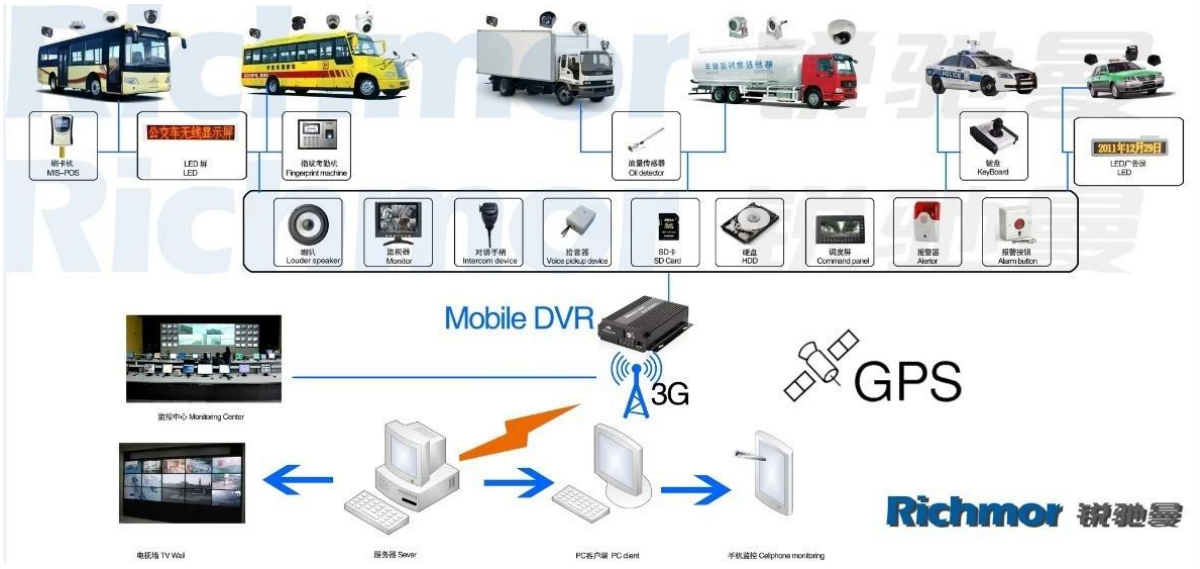

DVR 系統 安裝 說明 書: