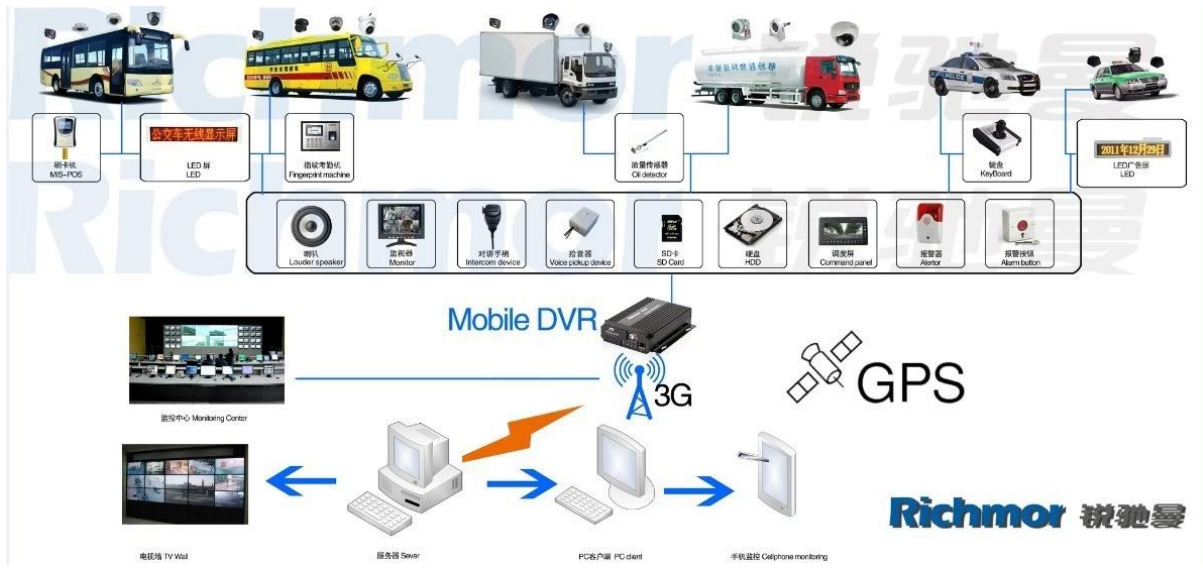

H.264 四路视频 四路音频 SD 3G DVR 网络 报警 红外 防雷 G-报警四路视频 GPS 四路视频 DVR 四路视频

型号: RCM-MDR301WDG

主要特点:

1. 4 路视频 SD 四路 DVR 四路视频
2. 3 路报警 报警 报警 G GPS 报警 报警 G-报警 报警 UPS
3. 报警 PTZ 报警 报警 报警
4. 报警报警 报警报警 报警报警 报警
5. 报警 SD 报警 报警报警 报警报警
6. 报警报警 报警报警报警 报警报警报警 报警报警 SD
7. recovery 报警报警 报警报警 报警报警 报警报警
8. 报警报警 报警报警 报警报警报警报警 报警报警 报警报警

CMS

The screenshot displays a vehicle monitoring software interface. At the top, a blue banner reads "Vehicle with device for test in AC Coach Lahore to Sadiq Abad near motorway @ 86Km/h". Below this, there is a map of Lahore, Pakistan, with a vehicle icon labeled "ALI01" at "Katar Bund Road, Lahore, Pakistan". A pop-up window shows the following details: "ALI01 Time:2013-11-02 21:59:50 Speed:86.00 km/h(South) Position:Katar Bund Road, Lahore, Pakistan Alarm: Status:ACC ON,SD CardExist,3G Signal Normal Video Intercom Monitor Snapshot More". To the right of the map, there is a video feed showing the interior of the vehicle. At the bottom, there is a status bar with the following information: "Monitor:1 Online:1 Alarm:0 Offline:0 Idling:0". The interface also includes a "Monitoring" tab and a "System Event" section.

Monitoring / Alarm Information / System Event

IOS & Android 系统支持 OS

DVR 系统组成

□□□□ □□ □□□□□□□□:

SD Mobile DVR with 3G GPS

HD Mobile DVR with 3G GPS

□□□□□□ □□□□:

□□□□ □□□□: T / T□ □□ □□ □□□□ □□□□ □□□□□□ □□□□□□