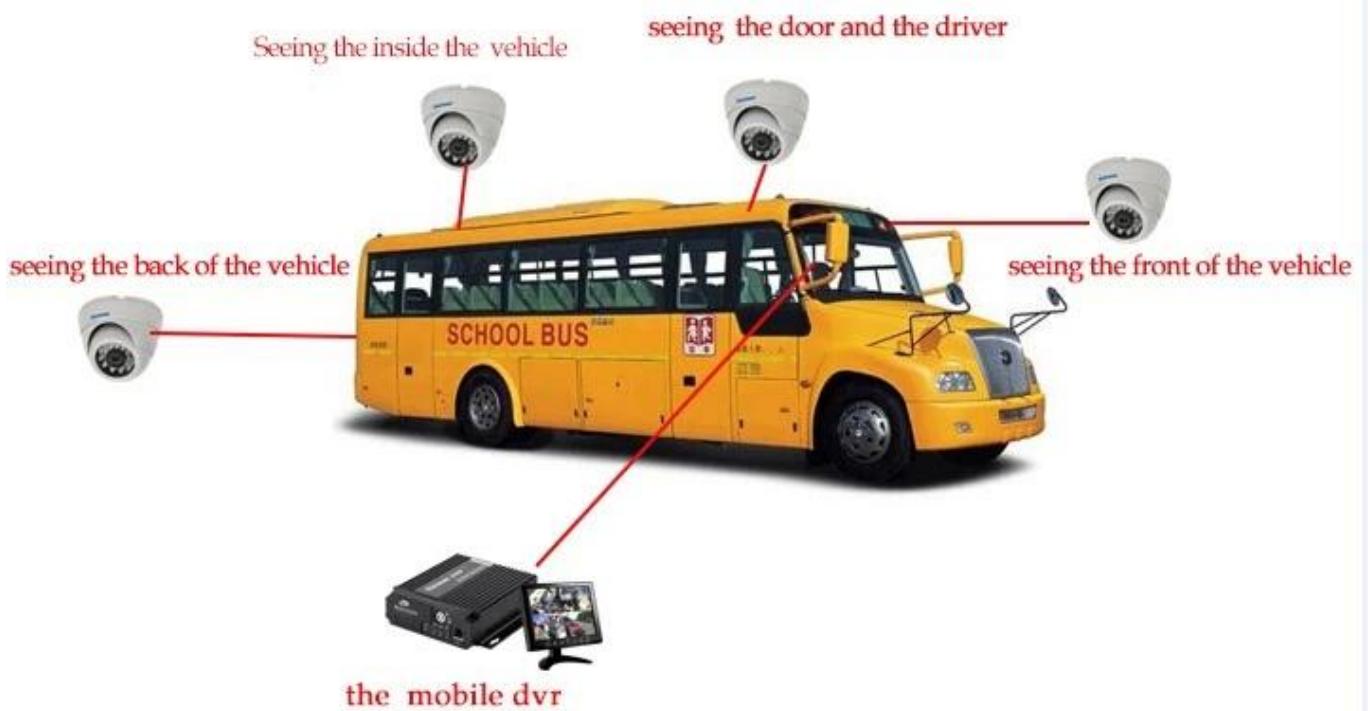

موبايل دفر المدرسة الحل حافله 4g وروروت مشاهده المراقبة 3