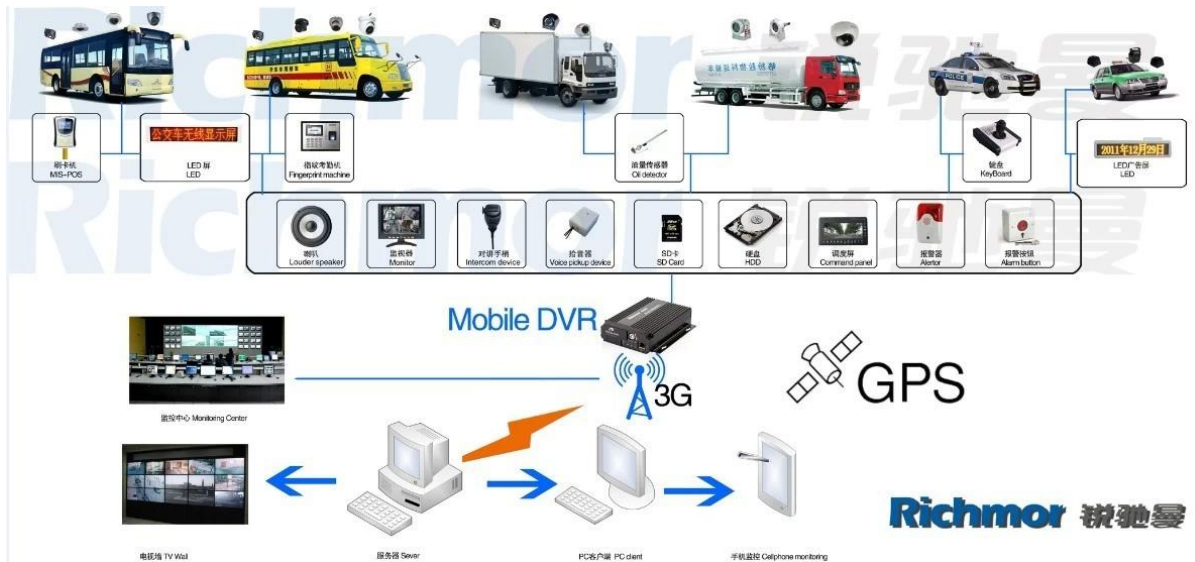

Power	Power Consumption	500 mW (max) @ 1.0V
	Power Efficiency	1 (max) (max 4) (max)
	Power Regulation	1.0-2.2V
	Power Noise	≤-30dB (max)
	Power Mode	ADPCM
	Power Control	4 (max) (max) (max) (max)
Data	Data Rate	2 (max) (max) (max)
	Data Protocol	RJ45
	Data Modem	3 (max) (max) (max) WCDMA CDMA2000 (max)
GPS	GPS	GPS (max) (max) (max)
Temperature	Temperature Range	DC8-36V 10≥ (max) & (max) 5 (max) (max)W
	Temperature Control	-20 °C ~ + 85 °C 80≥ (max) (max)
Dimensions	Dimensions	138 (L) * 112 (W) * 36 (H) (max)
	Weight	360G

CMS

Monitoring / Alarm Information / System Event /

IOS & 安卓系统 视频监控 系统 系统 OS

车载 DVR 系统 系统

Richmor 锐驰曼

□□□□□ □□ □□□□□□□□:

SD Mobile DVR with 3G GPS

HD Mobile DVR with 3G GPS