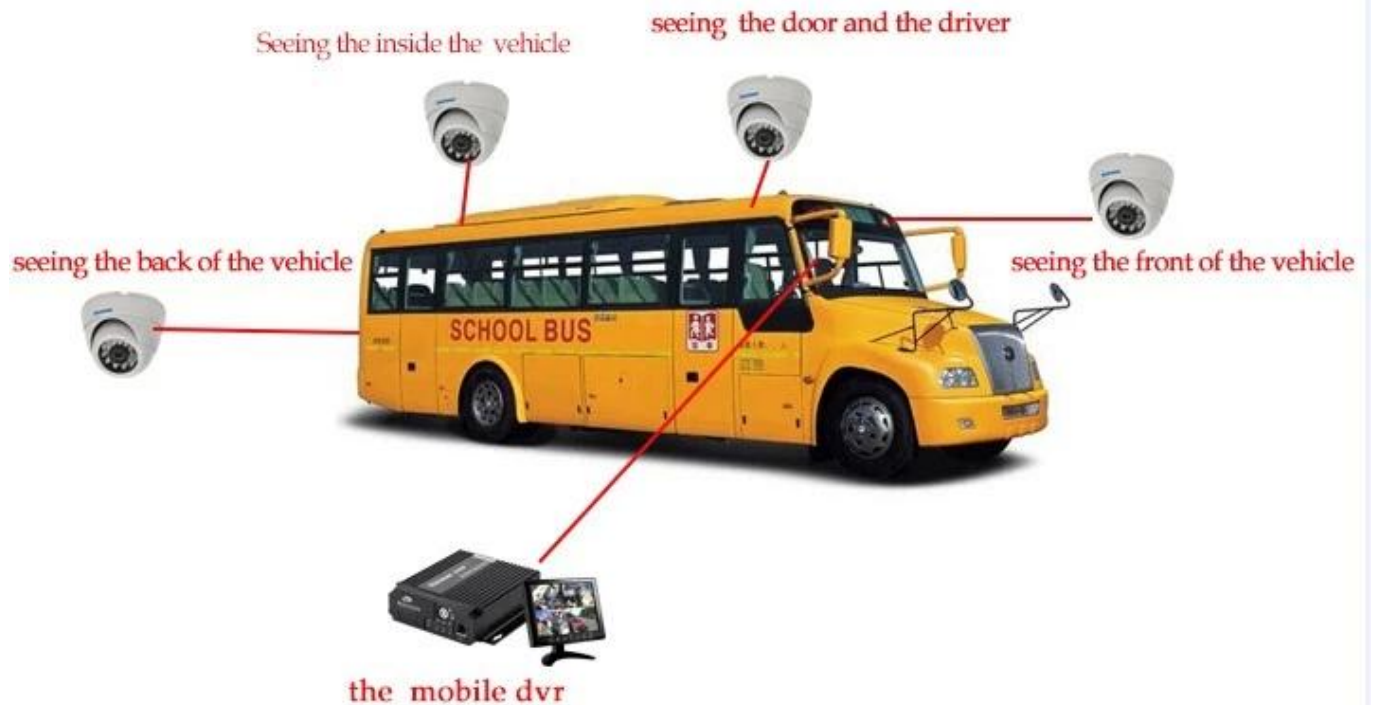

من حل حافلة الجيل الثالث romote مراقبة الاطلاع على البيانات الشخصية
3G 4G موبايل مدرسة DVR