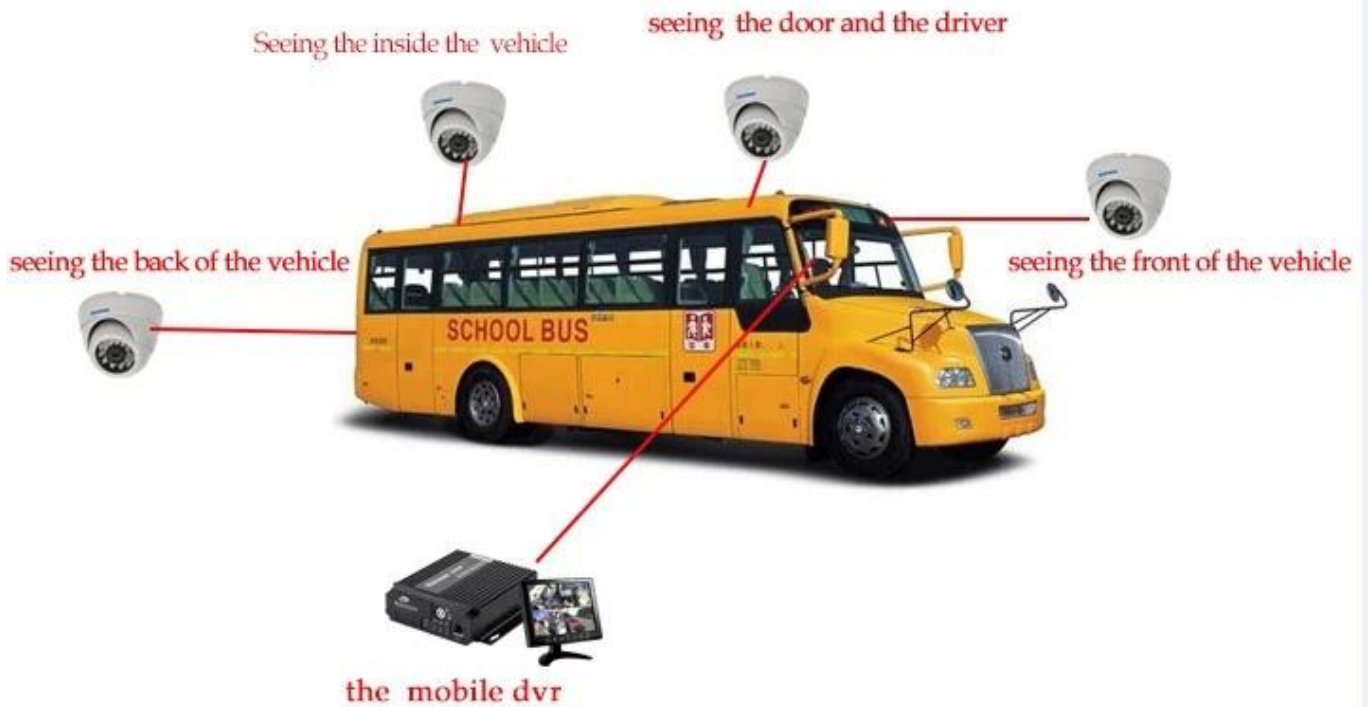

من حل حافلة الجيل الثالث remote مراقبة الاطلاع على البيانات الشخصية
3G 4G موبايل مدرسة DVR