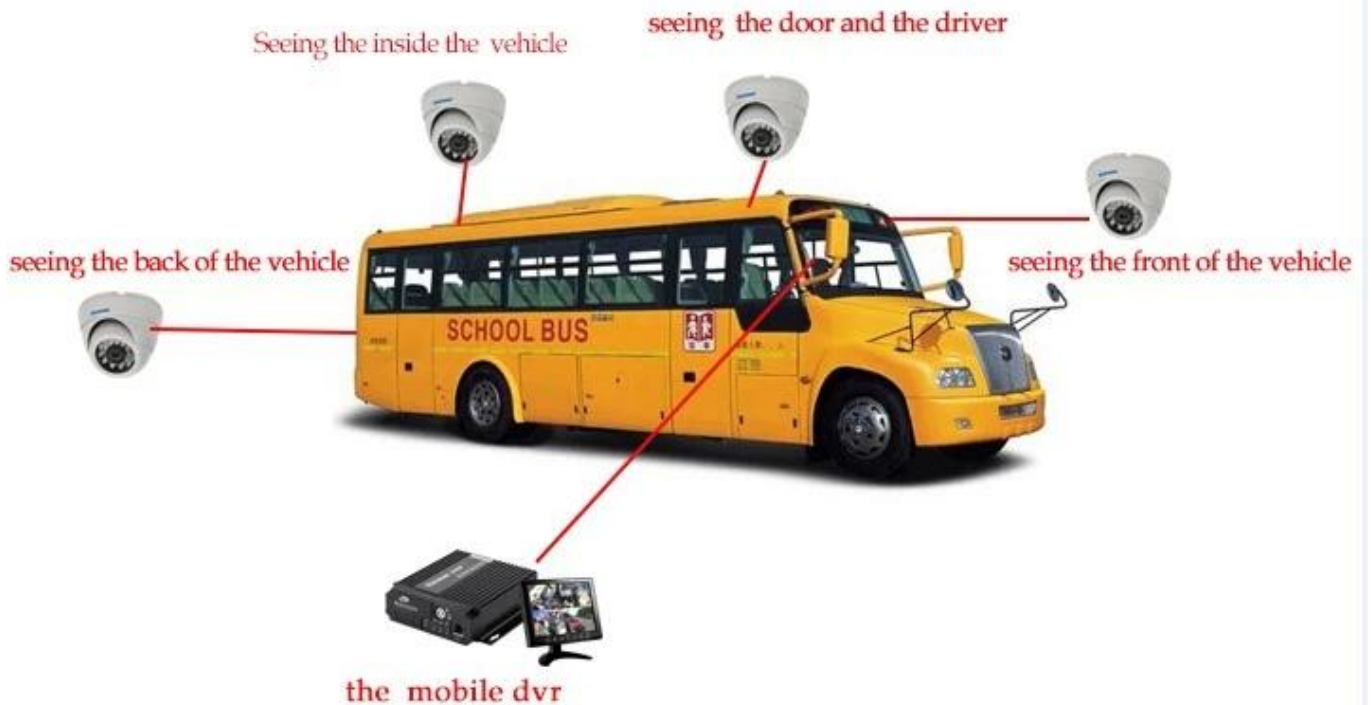

Mileage Summary							
Index	Vehicle	Total Mileage(KM)	Begin Time	Start Mileage(KM)	Start Position	End Time	End Mileage(KM)
1	鄂D3114	174.86	2016-01-08 08:00:30	22.95	22.52429, 114.00844	2016-01-08 16:25:41	157.83
2	鄂D3130	202.07	2016-01-08 07:30:17	18.1	22.86429, 112.88282	2016-01-08 16:25:28	171.57
3	24012	277.42	2016-01-08 07:09:55	23.41	23.369582, 116.675227	2016-01-08 14:57:24	300.63
4	鄂A78248	97.4	2016-01-08 08:00:25	298.97	41.572492, 116.788245	2016-01-08 08:42:38	41.09
5	24023	0	2016-01-08 08:00:07	16.28	37.158159, 120.731127	2016-01-08 16:19:07	16.28
6	鄂Q5387	416.36	2016-01-08 08:09:54	98.88	35.481432, 117.843783	2016-01-08 16:28:11	92.83
7	鄂B1712	120.98	2016-01-08 04:48:43	28.51	36.878478, 117.681941	2016-01-08 14:25:07	144.92
8	鄂B2250	45.81	2016-01-08 08:00:03	138.13	22.654294, 112.489283	2016-01-08 16:15:15	115.82
9	鄂B5153	48.64	2016-01-08 08:00:27	82	22.654187, 112.487565	2016-01-08 16:11:28	73.72
10	鄂B3268	111.72	2016-01-08 08:00:15	145.61	22.654221, 112.488445	2016-01-08 16:24:48	93.9
11	鄂B5033	52.02	2016-01-08 08:00:10	83.24	22.654236, 112.487785	2016-01-08 16:15:55	57.82
12	鄂A3683	895.08	2016-01-08 08:00:29	354.38	36.950643, 117.688781	2016-01-08 16:24:44	1089.74
13	24058	224.42	2016-01-08 07:00:58	44.57	37.949788, 116.844073	2016-01-08 16:17:34	60.4
14	28999	2.36	2016-01-08 13:13:09	17.6	28.734423, 121.238947	2016-01-08 13:57:27	19.81
15	00588	369.29	2016-01-08 08:00:54	51.84	33.733305, 115.868821	2016-01-08 16:00:58	420.33

اجهه البرنامج YER جيش التحرير الشعبى الصينى

The screenshot displays a vehicle monitoring system interface. On the left, there is a sidebar with a tree view of vehicle groups and a detailed information panel for a selected vehicle. The main area features a map of China with a vehicle's current location marked. Below the map, a table shows the vehicle's real-time data, including its status, position, and speed.

Monitor ID	Online	Alarm	Offline	Speed	GPS	Event	Auto Sort
鄂D3114	Online	0	0	1.70 km/h	OK		
鄂D3130	Online	0	0	7.70 km/h	OK		
鄂B2250	Online	0	0	82.40 km/h	OK		
鄂B2728	Online	0	0	0.00 km/h	OK		

من حل حافلة الجيل الثالث romote مراقبة الاطلاع على البيانات الشخصية
3G 4G موبايل مدرسة DVR