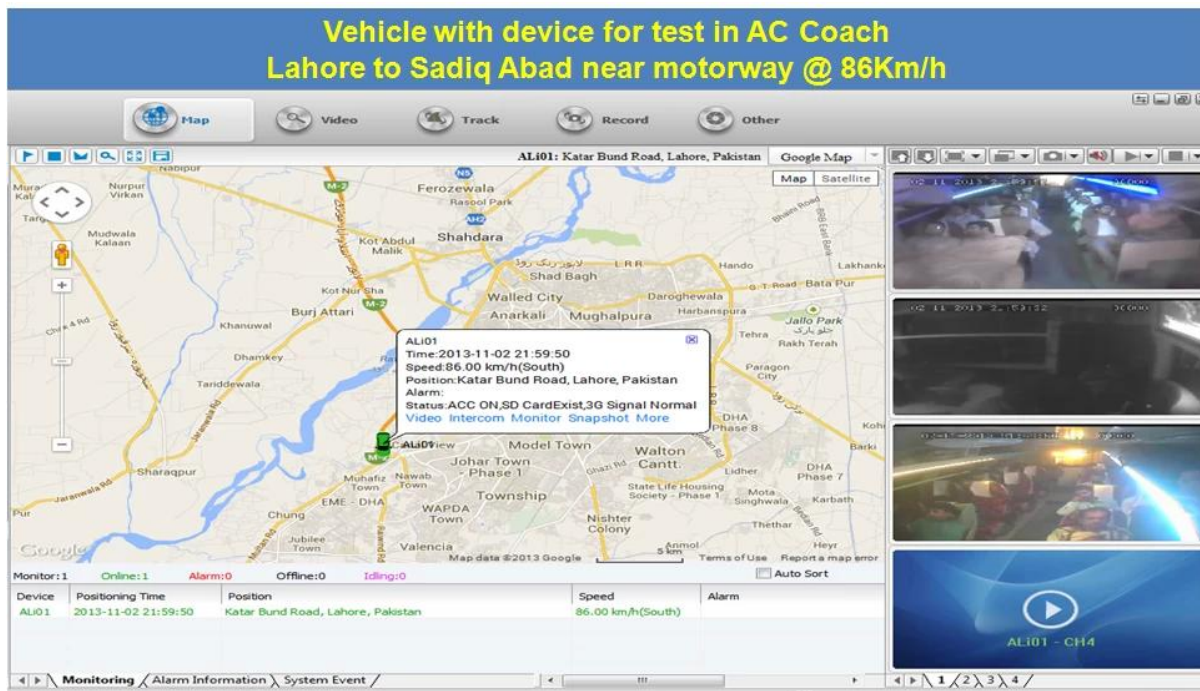

مکانات	مکانات	500 مکانات
	مکانات	1 مکانات (4 مکانات)
	مکانات	1.0-2.2V
	مکانات	≤-30DB
	مکانات	مکانات
	مکانات	ADPCM
مکانات	مکانات	4 مکانات
	مکانات	2 مکانات
	مکانات	مکانات
مکانات	3 مکانات G	مکانات CDMA2000 مکانات
مکانات	GPS	مکانات
مکانات	مکانات	مکانات
مکانات	مکانات	DC8-36V 5 ≤10W
	مکانات	-20 °C ~ + 85 °C ≤80
	مکانات	مکانات
مکانات	مکانات	170 (L) * 141(W) *41(H) مکانات
مکانات	مکانات	0.7مکانات

مکانات:

مکانات

مکانات & مکانات